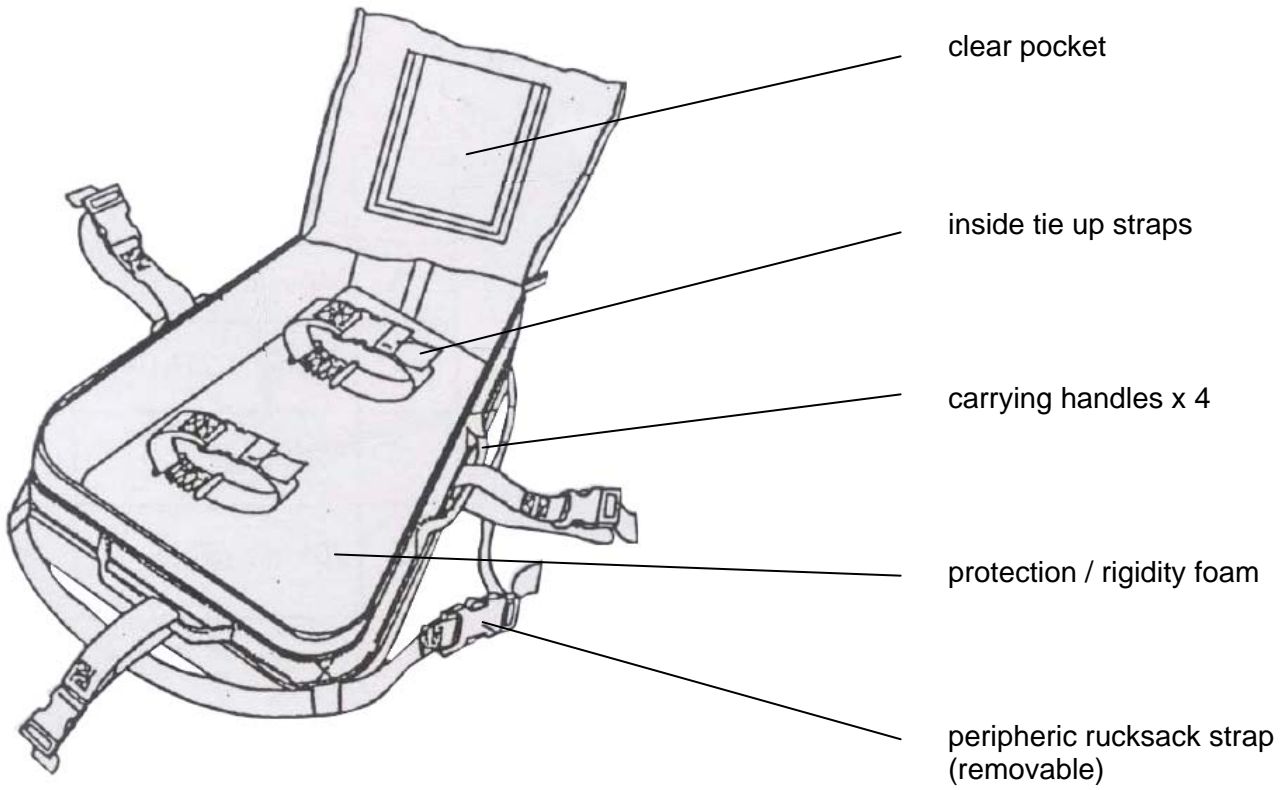

WATERTIGHT BOW BAG

STORAGE

P/N Z3401

The Zodiac Milpro watertight bow bag is specially designed to be secured at the bow of a boat.

The bag access cover is fitted with an airtight zipper and an oral inflation/deflation device. By rotation this corrosion resistant valve, it is possible to adjust the negative or positive buoyancy of the bag by deflating or inflating it.

Four strong carrying handles allow the handling of this bag with its full content. Handles are integral part of a belt that goes around the whole bag, so as to distribute the load evenly. An adjustable rucksack type shoulder strap makes the bag comfortable in a back-pack mode, when laced through the top carrying handle and the two bottom strap loops.

SPECIFICATIONS

. volume :	50,5 L – 1,78 ft ³
. carrying capacity :	22,6 kg – 50 lb
. weight empty :	3,17 kg – 7 lb
. pressure range :	> 40 mbar – 0,05 PSI

Approved for Zodiac
Milpro UNDERWATER
CACHÉ, AIRDROP and
HELIDROP solutions.

buccal inflation / deflation valve

removable straps x 4

airtight zipper covering flap

	Inside	Outside
A	540 mm 21" 1/2	550 mm 21" 5/8
B	640 mm 25" 1/4	650 mm 25" 1/2
C	230 mm 9"	240 mm 9" 1/2
D	205 mm 8"	215 mm 8" 1/2