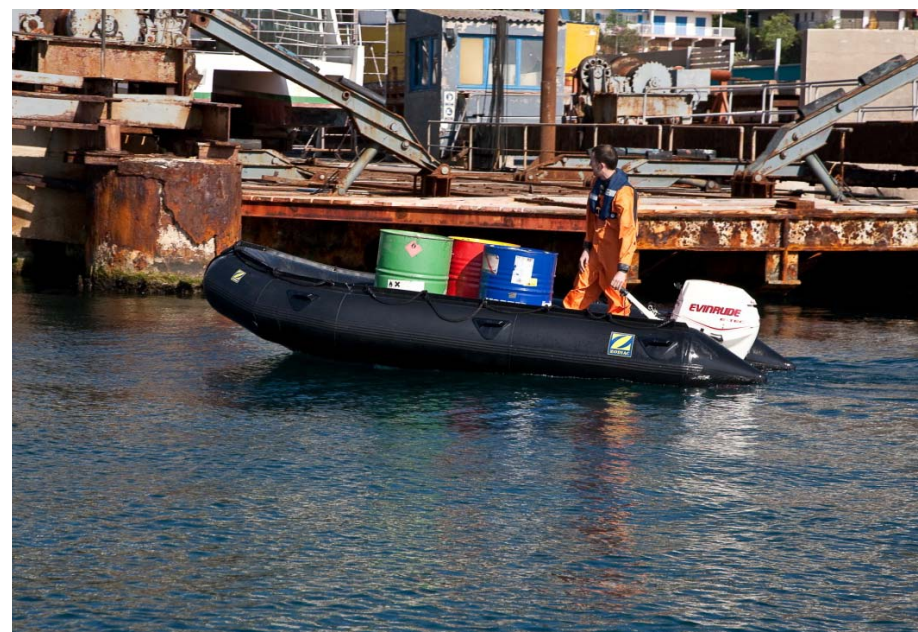

WORK BOAT

INFLATABLE PROFESSIONAL BOAT

MADE FOR PROFESSIONALS

The Zodiac Milpro Work Boats have been designed to meet the high level of requirements expected by professional users. Our multi role heavy duty workboats make the ideal platform of choice.

The crafts are easy to assemble, inflate and launch, their large diameter buoyancy tubes, and wide beam, give greater stability, high maneuverability, and with planning speed performance even with heavy loads.

Zodiac Milpro is the market leader in the design and development of inflatable craft, the highest levels of expertise in design and manufacturing goes into producing the Zodiac Milpro Work Boat range, thus making them first choice for the true professional user, where quality matters.

**- HEAVY
LOADING**

- RESISTANT

- FOLDABLE

WB-400

WB-465

WB-525

	WB-400		WB-465		WB-525	
max. number of person	8		10		12	
max. payload	920 kg	2028 lb	1300 kg	2866 lb	1500 kg	3307 lb
overall length	4,10 m	13' 5"	4,71 m	15' 5"	5,26 m	17' 3"
overall width	1,90 m	6' 2"	2,12 m	6' 10"	2,19 m	7' 2"
weight empty	93 kg	205 lb	122 kg	269 lb	143 kg	315 lb
shaft length	long - 20"		long - 20"		long - 20"	
max. power	40 hp	30 kW	60 hp	45 kW	70 hp	52,5 kW
max. engine weight	98 kg	216 lb	110 kg	243 lb	120 kg	265 lb
fabric	1670 dtx, polyester, CSM / neoprene					
folded dimensions	1,4 x 0,75 x 0,45 m ³ 55" x 30" x 18"		1,55 x 0,8 x 0,45 m ³ 61" x 31" x 18"		1,5 x 0,8 x 0,45 m ³ 59" x 31" x 18"	
floorboard	- rigid		- rigid		- rigid	